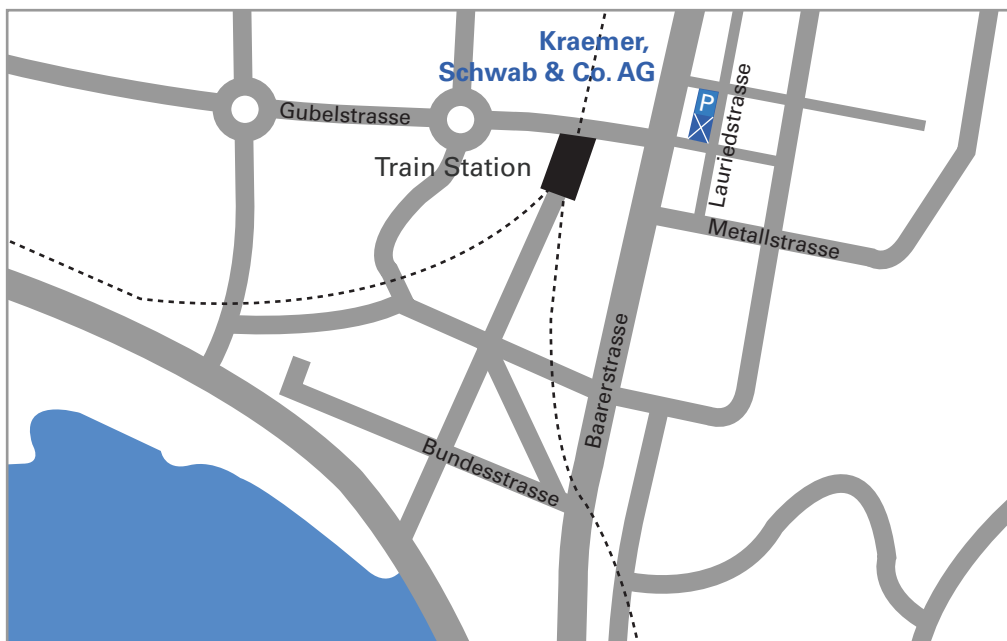

KRAEMER, SCHWAB & CO. AG

Investment Management

Kraemer, Schwab & Co. AG has their offices at Lauriedstrasse 7 in Zug, on 2nd floor. The address can easily be found (see maps).

Switzerland is also a popular place due to its central location in the heart of Europe. World-wide direct air connections to the financial and economic centre of Zurich make our location in Zug an attractive place. It can be reached from the airport in 40 minutes by train. Zug, with its lake and surrounding mountains, is a favourite destination for both business and pleasure.